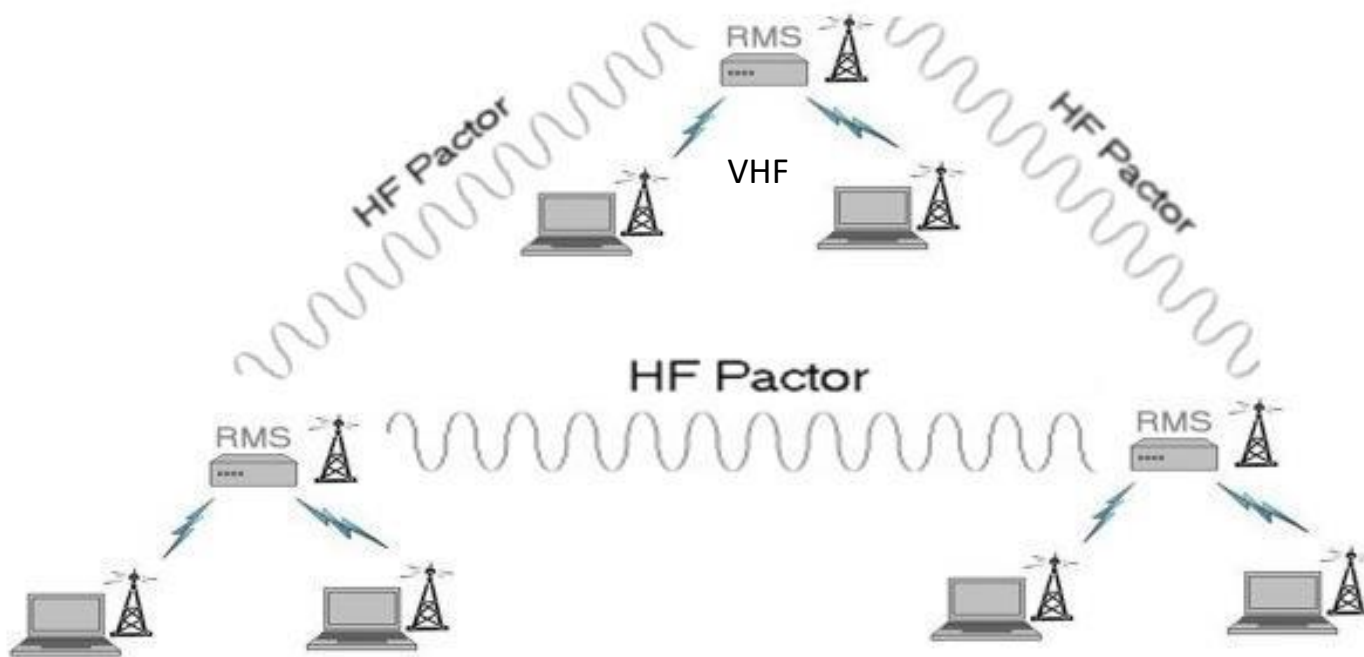

# What Winlink offers for EmComm

- **Flexibility**
  - Internet-only (Telnet) direct connections to Winlink.
  - Radio link bridge to Internet e-mail
  - Radio-only store and forward messaging
  - Peer-to-peer connections between radio end-users
  - Various levels of security including message encryption
  - 100% accurate transmissions
  - Interoperability: Connect different types of systems
- **Bridge different radio capabilities (VHF/UHF/HF)**
  - Bridge protocols: Pactor, Winmor, Packet
  - Seamless integration with Internet e-mail
- **Geographical dispersion and redundancy for reliability**